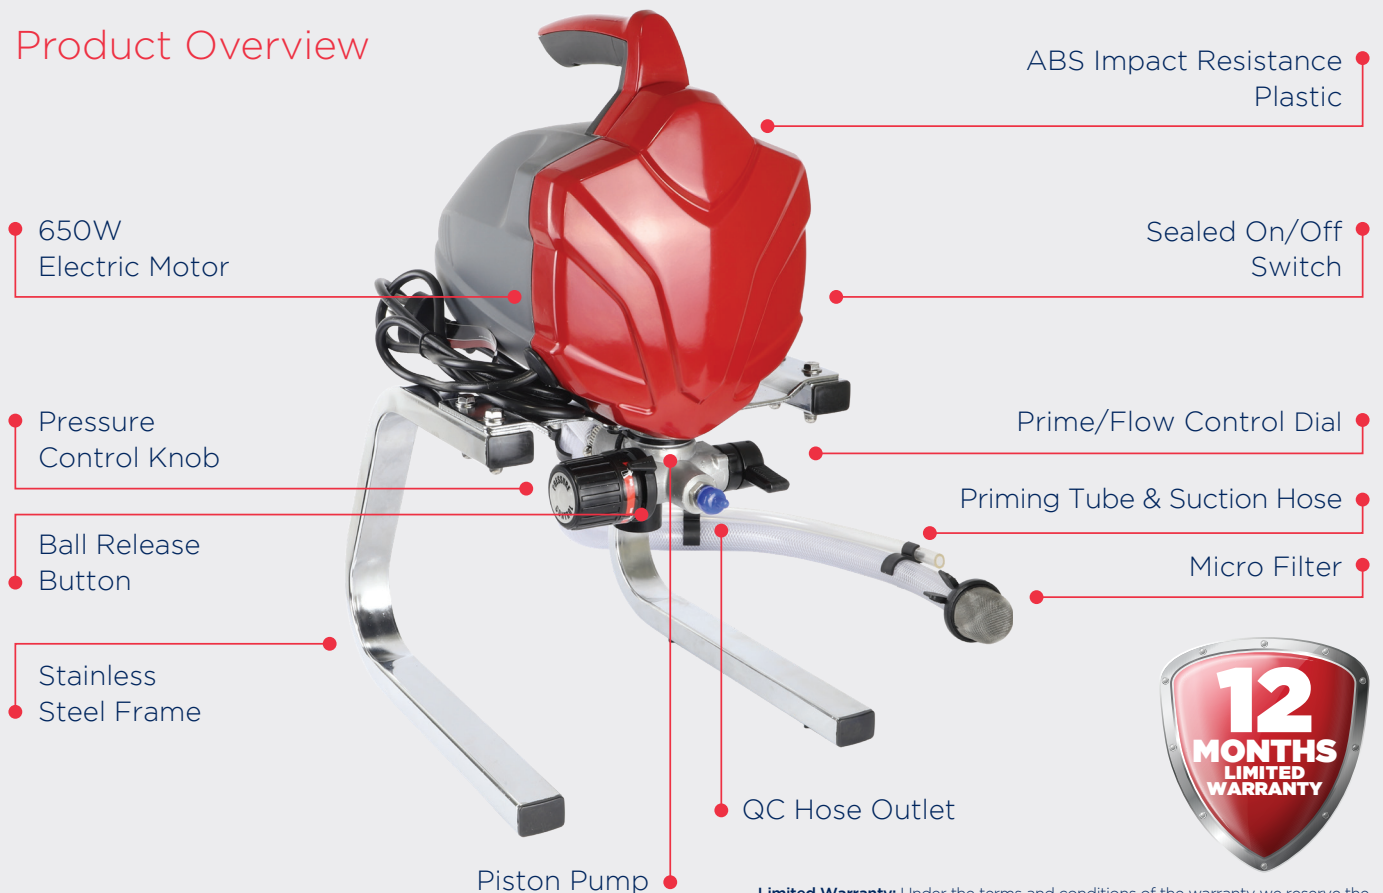

RotaCota®

THE FINISH MATTERS

RotaCota Airless Paint Sprayer

Ideal for
Small Trade
Projects
& DIY

- ✓ Genuine 3,000 PSI / 1.1 LPM
- ✓ Statically charged gun and hose, prevents droplet issues
- ✓ Quality seals & protected circuitry protects product and user
- ✓ Ball bearing release valve to clear blockages
- ✓ Steel frame minimises vibrations extending product life
- ✓ ABS Impact resistant plastic

Bonus spray
tip included

See reverse for details

Specifications

Working Pressure (PSI)	3,000
Flow Rate (L/min)	1.1
Pump	Stainless steel sleeve piston pump with blockage clearance function
Motor wattage	650W
Motor design	Long life carbon brushes with silicon sprayed electrics
Spray Hose	7.6m (3 layer - Nylon braided)
Spray Gun	Static charged high quality spray gun
Tips/Accessories	515 & 517 Tips
Suction Hose	Braided flexible tube with steel mesh
Frame	Powder coated steel

RotaCota Airless Paint Sprayer

Product Code: N5609303-UNIT

Product Overview

650W Electric Motor

Pressure Control Knob

Ball Release Button

Stainless Steel Frame

ABS Impact Resistance Plastic